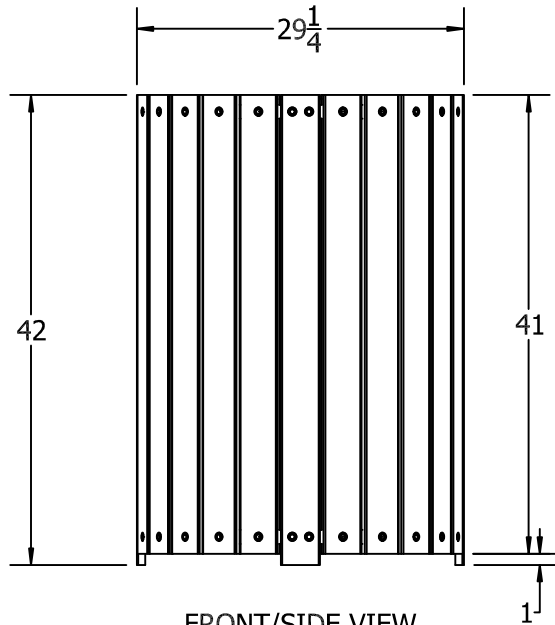

TOP VIEW

FRONT/SIDE VIEW

CED GRA GRE

STANDARD COLORS

BLU RED WHI

OPTIONAL COLORS

INSERT COLOR CODE IN PRODUCT NUMBER
 CEDAR= CED, GRAY= GRA, GREEN= GRE
 EXAMPLE: 55 GALLON CEDAR= PB 55RCED

CONSTRUCTION

- RECEPTACLE SLATS ARE 1" X 4" RECYCLED HDPE RESINWOOD
- RECEPTACLE LID IS .375 BLACK HDPE PLASTIC SHEET
- RECEPTACLE RINGS ARE BLACK HDPE PLASTIC MOLDED
- ALL HARDWARE TO BE STAINLESS STEEL

OPTIONS

- HDPE PLASTIC IN-GROUND T-MOUNT
- 55 GALLON PLASTIC TRASH CAN LINER
- CUSTOM ENGRAVED RECEPTACLE LID